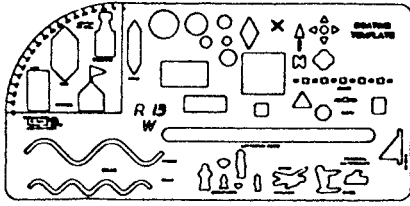

Boat Template Set

Only \$20.75 includes shipping & handling

Template Size 4" x 8"

This three template set offers a large variety of nautical symbols including buoys, personal water craft, docks, etc. The major scale of this set is 1"=20' but some cutouts are also provided at 1"=30'. Rulers for both scales as well as a protractor and letter stencil are included. The templates are designed to be used with a medium ball point pen or conventional pencil. The set comes in a sturdy leatherette case.

Sniper Template

Only \$11.25 includes shipping & handling

Template Size 4" x 8"

The template is designed to be used by anyone who records target shooting sessions. The cut outs allow recording shot placement for a variety of targets. In addition, there are handy tables for wind deflection and bullet path at various wind velocities and distances respectively. Metric and English scales and a protractor are also provided. The template is designed for use with a medium ball point pen. The template comes in a sturdy black leatherette case. Like all Bear-Aide products, the Sniper Template has a 30-day money back guarantee.

Business Card Template

Only \$13.95 (per pack of 5) includes shipping & handling

Actual Size
2" X 3"

This handy template contains the symbols needed to draw basic diagrams. The convenient size allows it to be carried in a business card or calculator case. The template is cut from the same durable plastic material as other Bear-Aide templates. Business Card Templates are sold in packages of five.