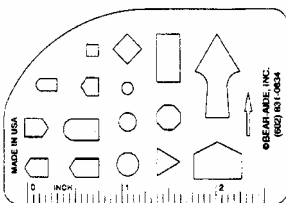

Boat Template Set

Only \$20.75 includes shipping & handling

Template Size 4" x 8"

This three template set offers a large variety of nautical symbols including buoys, personal water craft, docks, etc. The major scale of this set is 1"=20' but some cutouts are also provided at 1"=30'. Rulers for both scales as well as a protractor and letter stencil are included. The templates are designed to be used with a medium ball point pen or conventional pencil. The set comes in a sturdy leatherette case.

Sniper Template

Only \$11.25 includes shipping & handling

Template Size 4" x 8"

The template is designed to be used by anyone who records target shooting sessions. The cut outs allow recording shot placement for a variety of targets. In addition, there are handy tables for wind deflection and bullet path at various wind velocities and distances respectively. Metric and English scales and a protractor are also provided. The template is designed for use with a medium ball point pen. The template comes in a sturdy black leatherette case. Like all Bear-Aide products, the Sniper Template has a 30-day money back guarantee.

Business Card Template

Only \$13.95 (per pack of 5) includes shipping & handling

Actual Size
2" X 3"

This handy template contains the symbols needed to draw basic diagrams. The convenient size allows it to be carried in a business card or calculator case. The template is cut from the same durable plastic material as other Bear-Aide templates. Business Card Templates are sold in packages of five.