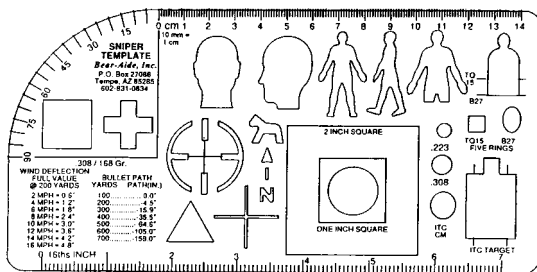

Boat Template Set

Only \$20.75 includes shipping & handling

Template Size 4" x 8"

This three template set offers a large variety of nautical symbols including buoys, personal water craft, docks, etc. The major scale of this set is 1"=20' but some cutouts are also provided at 1"=30'. Rulers for both scales as well as a protractor and letter stencil are included. The templates are designed to be used with a medium ball point pen or conventional pencil. The set comes in a sturdy leatherette case.

Sniper Template

Only \$11.25 includes shipping & handling

Template Size 4" x 8"

The template is designed to be used by anyone who records target shooting sessions. The cut outs allow recording shot placement for a variety of targets. In addition, there are handy tables for wind deflection and bullet path at various wind velocities and distances respectively. Metric and English scales and a protractor are also provided. The template is designed for use with a medium ball point pen. The template comes in a sturdy black leatherette case. Like all Bear-Aide products, the Sniper Template has a 30-day money back guarantee.

Business Card Template

Only \$13.95 (per pack of 5) includes shipping & handling

Actual Size
2" X 3"

This handy template contains the symbols needed to draw basic diagrams. The convenient size allows it to be carried in a business card or calculator case. The template is cut from the same durable plastic material as other Bear-Aide templates. Business Card Templates are sold in packages of five.