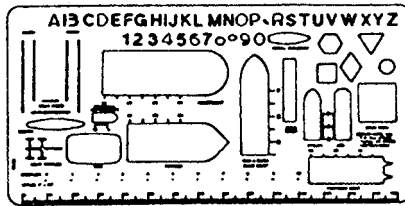

Boat Template Set

Only \$20.75 includes shipping & handling

Template Size 4" x 8"

This three template set offers a large variety of nautical symbols including buoys, personal water craft, docks, etc. The major scale of this set is 1"=20' but some cutouts are also provided at 1"=30'. Rulers for both scales as well as a protractor and letter stencil are included. The templates are designed to be used with a medium ball point pen or conventional pencil. The set comes in a sturdy leatherette case.

Sniper Template

Only \$11.25 includes shipping & handling

Template Size 4" x 8"

The template is designed to be used by anyone who records target shooting sessions. The cut outs allow recording shot placement for a variety of targets. In addition, there are handy tables for wind deflection and bullet path at various wind velocities and distances respectively. Metric and English scales and a protractor are also provided. The template is designed for use with a medium ball point pen. The template comes in a sturdy black leatherette case. Like all Bear-Aide products, the Sniper Template has a 30-day money back guarantee.

Business Card Template

Only \$13.95 (per pack of 5) includes shipping & handling

Actual Size
2" X 3"

This handy template contains the symbols needed to draw basic diagrams. The convenient size allows it to be carried in a business card or calculator case. The template is cut from the same durable plastic material as other Bear-Aide templates. Business Card Templates are sold in packages of five.